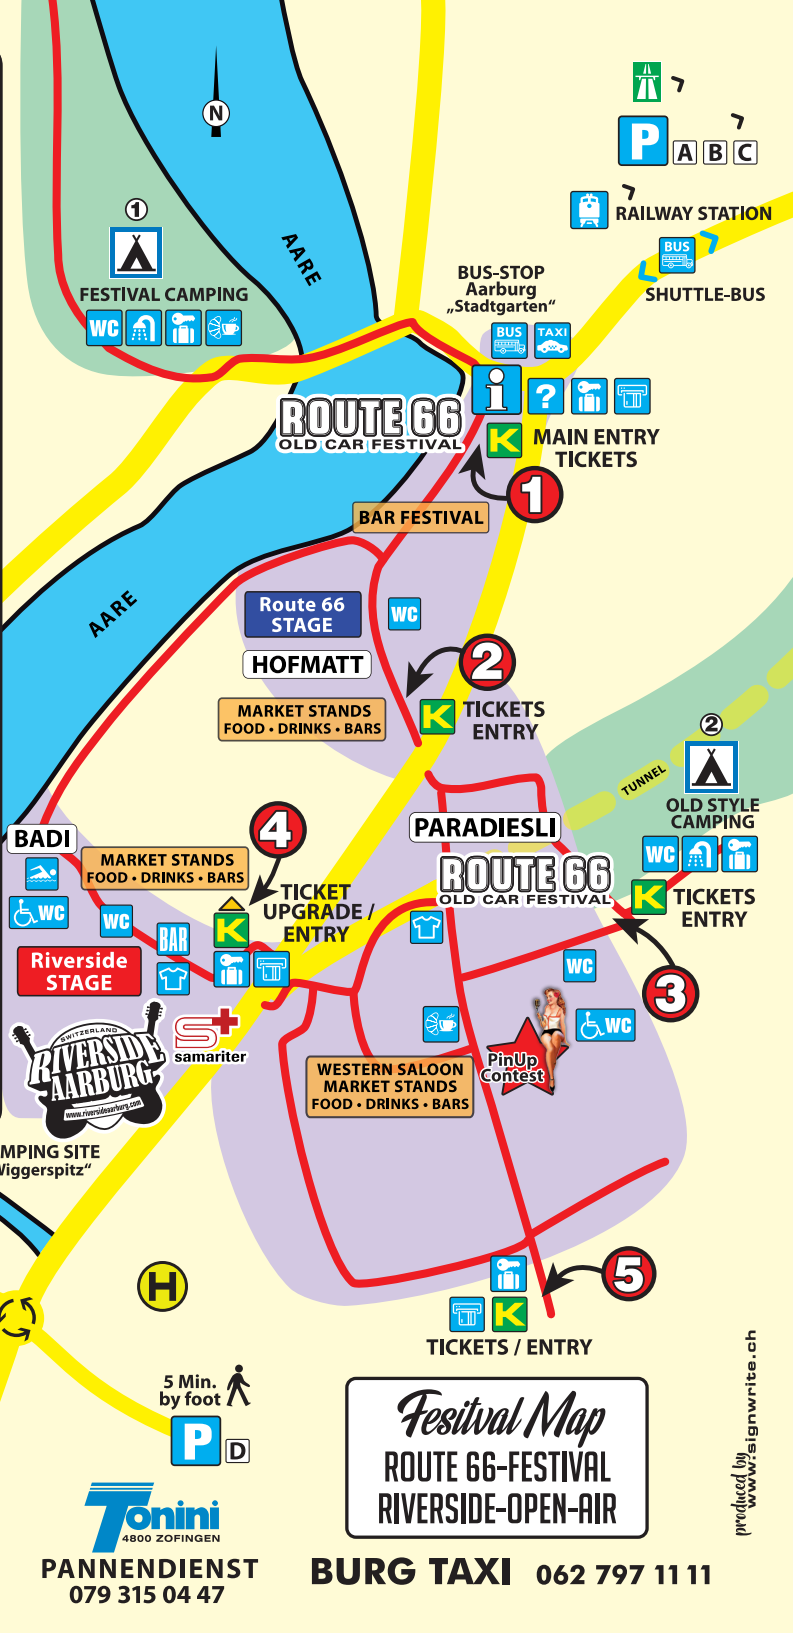

- MAIN / SIDE ROADS
- FOOTPATHES
- INFO
- TICKETS / ENTRY
- TICKETS UPGRADE
- TOILETS / SHOWERS
- CAMPING AREA
- FIRST AID / AMBULANCE
- PINUP-CONTEST
- Riverside STAGE** ENTRY ONLY WITH RIVERSIDE-TICKET
- VISITOR PARKING
- LOST & FOUND
- LOCKERS
- CASH TERMINAL
- BREAKFAST
- TAXI
- SHUTTLE BUS
- RAILWAY STATION
- PRE PARTY- / AFTER HOURS-BAR
- MERCHANDISING
- PUBLIC POOL
- CAMPING AREA
- FESTIVAL AREA
- 1** YOUR LOCATION (YOU ARE HERE)

Festival Map
ROUTE 66-FESTIVAL
RIVERSIDE-OPEN-AIR

Tonini
 4800 ZOPFINGEN
PANNENDIENST
 079 315 04 47

BURG TAXI 062 797 11 11

produced by
 www.signwrite.ch